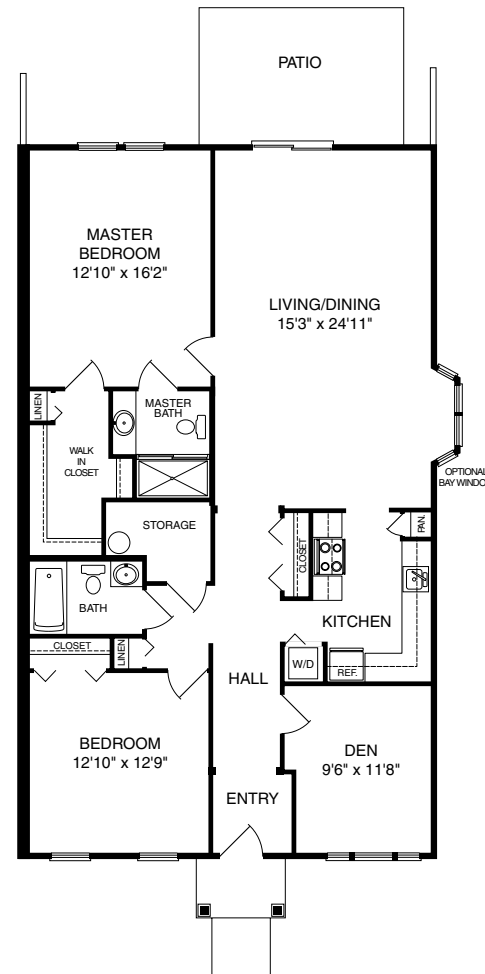

WESTMINSTER
AT LAKE RIDGE
ENGAGED LIVING

WINDSONG

Two Bedroom with Den, Two Bath Cottage
1,400 square feet

This is a sample floor plan. Westminster at Lake Ridge offers a variety of two bedroom cottages.

All dimensions approximate. Amenities, including the specific location of bathtubs and shower stalls, vary by apartment.