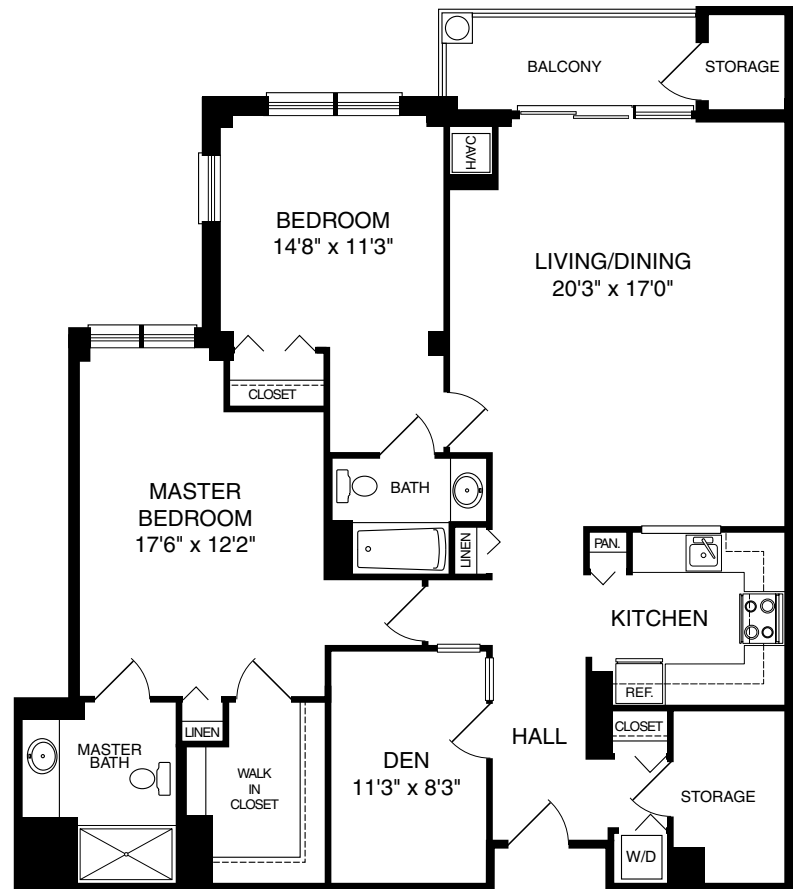

**WESTMINSTER**  
AT LAKE RIDGE  
ENGAGED LIVING

## WINCHESTER

Two Bedroom with Den, Two Bath Apartment  
1,340 square feet

This is a sample floor plan. Westminster at Lake Ridge offers a variety of two bedroom cottages.

All dimensions approximate. Amenities, including the specific location of bathtubs and shower stalls, vary by apartment.