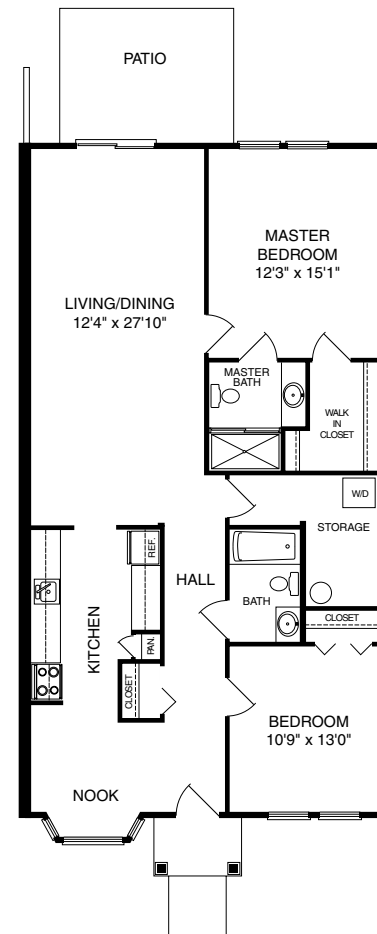

WESTMINSTER
AT LAKE RIDGE
ENGAGED LIVING

STURBRIDGE

Two Bedroom, Two Bath Cottage
1,170 square feet

This is a sample floor plan. Westminster at Lake Ridge offers a variety of two bedroom cottages.

All dimensions approximate. Amenities, including the specific location of bathtubs and shower stalls, vary by apartment.