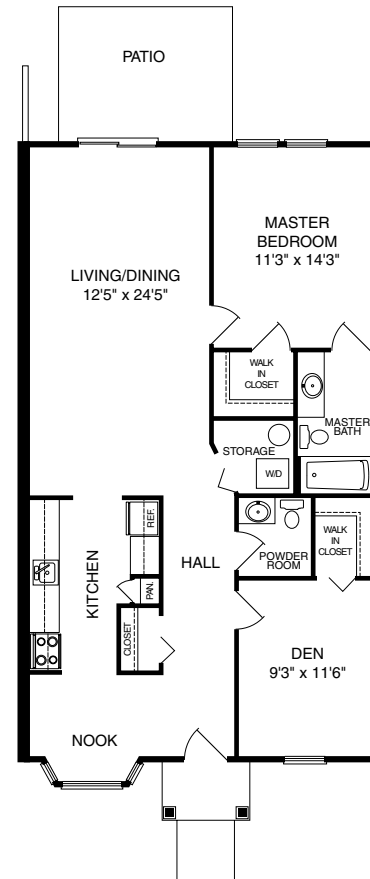

WESTMINSTER
AT LAKE RIDGE
ENGAGED LIVING

PLYMOUTH

One Bedroom with Den, One and a Half Bath Cottage
1,000 square feet

This is a sample floor plan. Westminster at Lake Ridge offers a variety of two bedroom cottages.

All dimensions approximate. Amenities, including the specific location of bathtubs and shower stalls, vary by apartment.