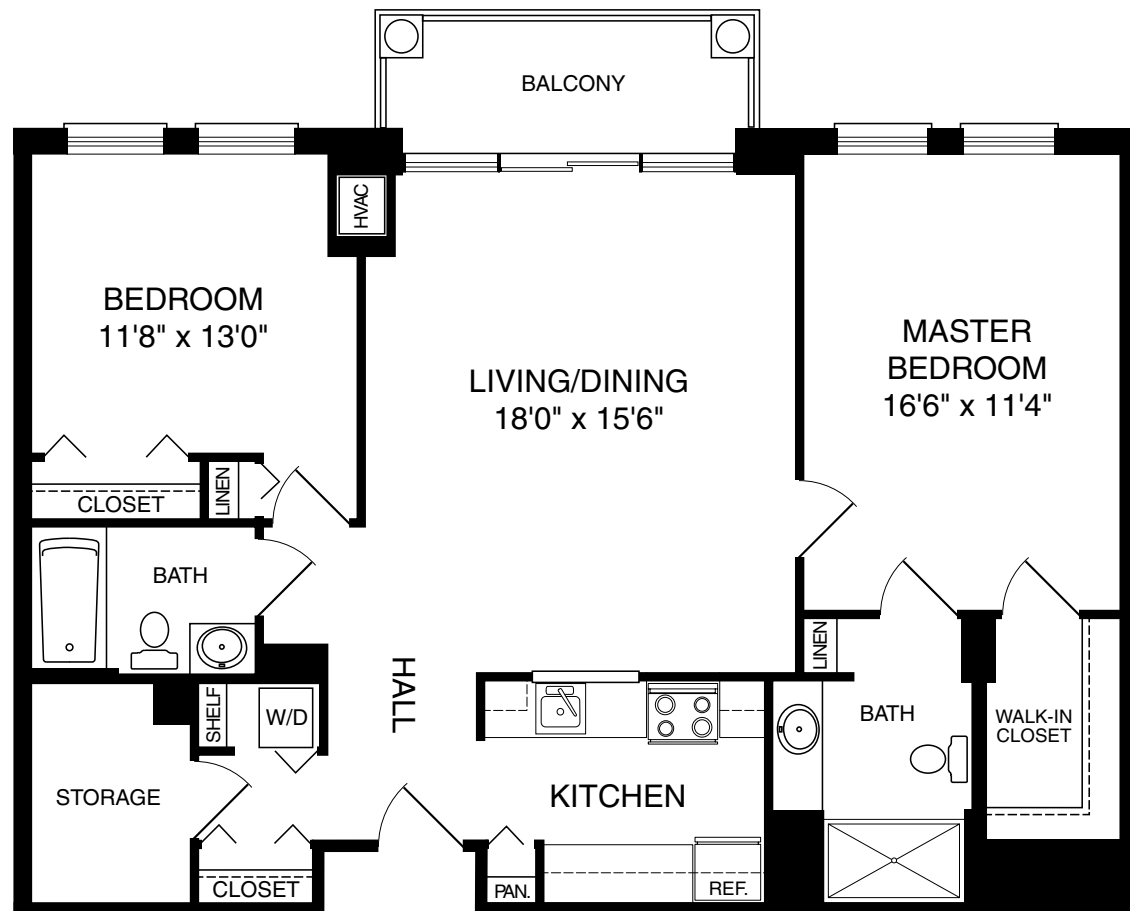

WESTMINSTER
AT LAKE RIDGE
ENGAGED LIVING

DOYLE

Two Bedroom, Two Bath Apartment
950 square feet

This is a sample floor plan. Westminster at Lake Ridge offers a variety of two bedroom cottages.

All dimensions approximate. Amenities, including the specific location of bathtubs and shower stalls, vary by apartment.